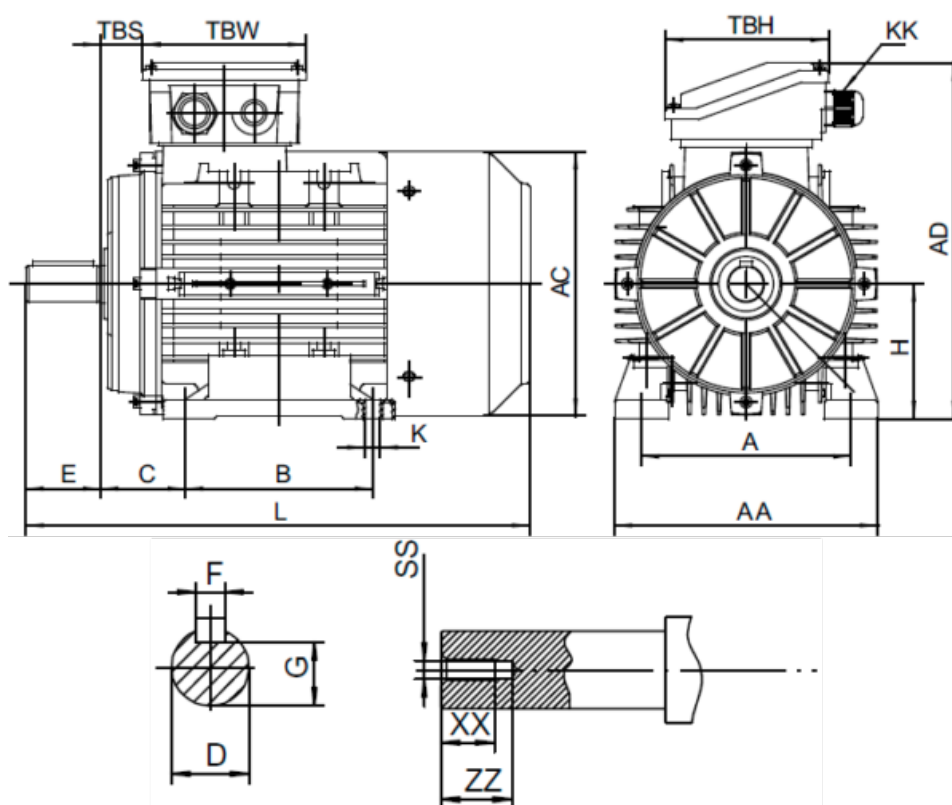

Data Sheet

Article number: 25180030041240

Description: Kleedrive T3A 100L2-4 3.0kw 1400 rpm UL/CSA
3x230/400V 50 HZ IP55 B3 Eff=87,7%

Measures

A = 160	F = 8	TBW = 118
AA = 200	G = 24	XX = 22
AC = Ø199	H = 100	ZZ = 30
AD = 260	KK = -	
B = 140	L = 376	
C = 63	SS = M10	
D = Ø28	TBH = 118	
E = 60	TBS = 32	